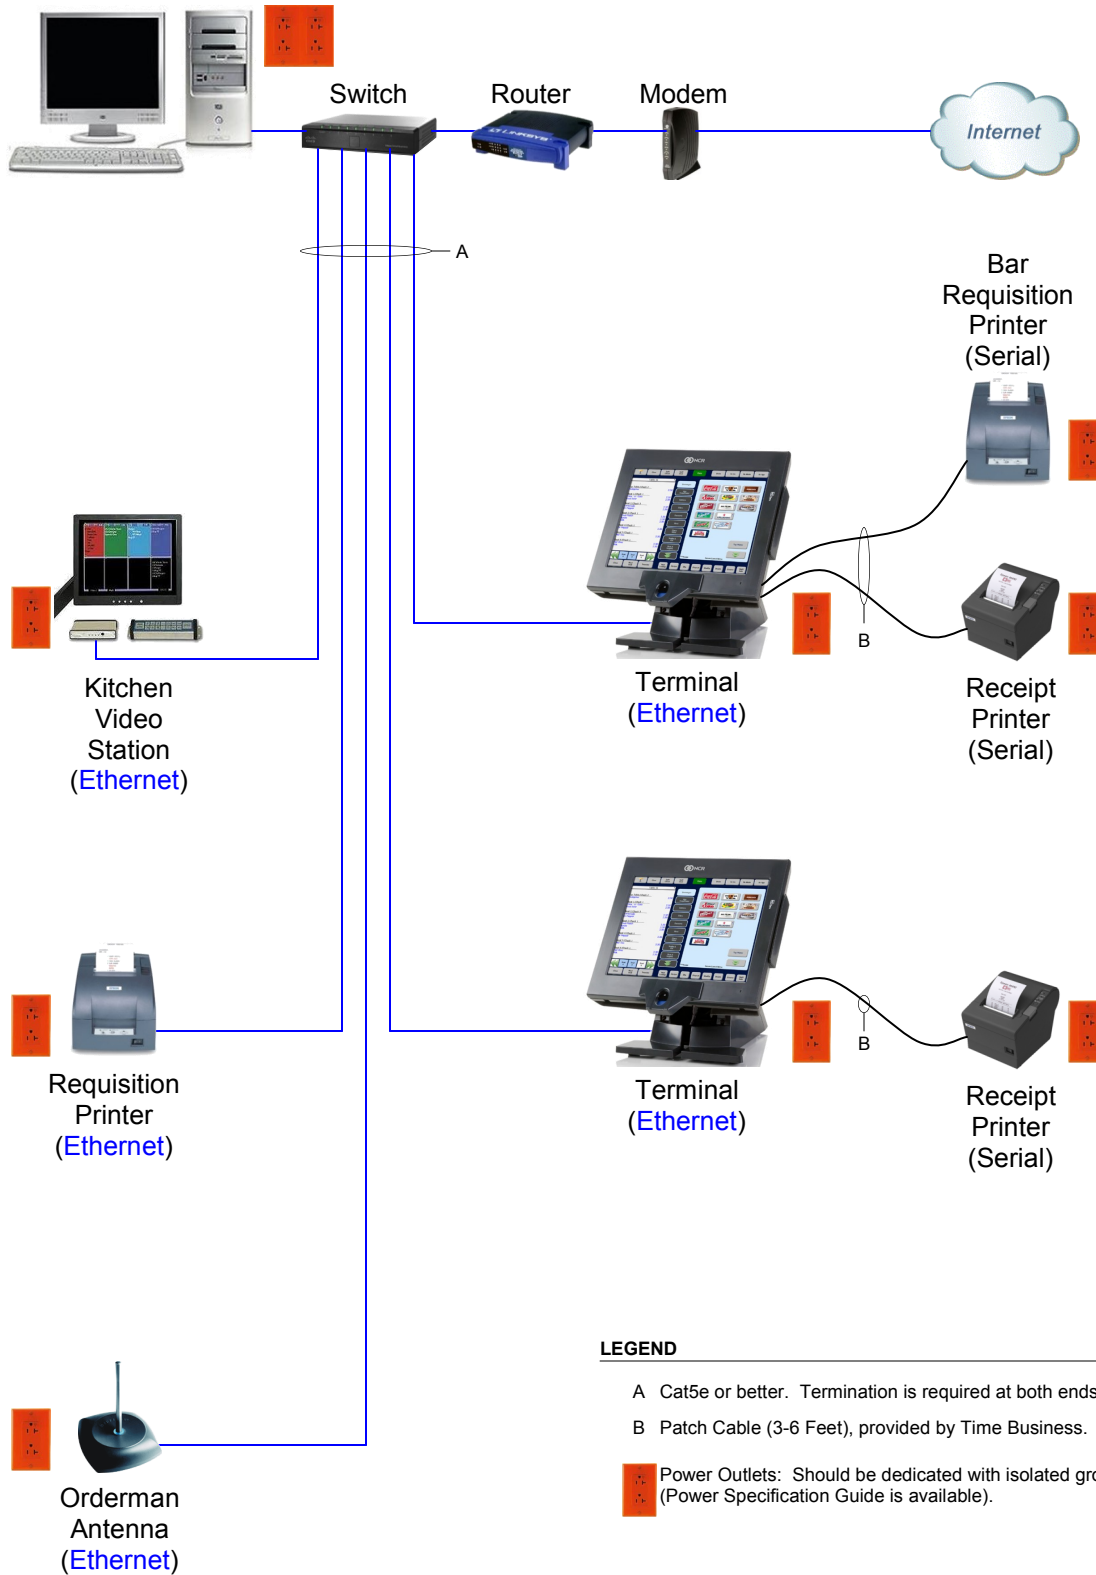

ALOHA SYSTEM - WIRING DIAGRAM (Typical)

LEGEND

- A Cat5e or better. Termination is required at both ends. Test.
- B Patch Cable (3-6 Feet), provided by Time Business.
- Power Outlets: Should be dedicated with isolated ground (Power Specification Guide is available).

NOTES

1. Terminals: Each should have a UPS.
2. Requisition Printers (Serial): Preference is to have each controlled by a separate Terminal.